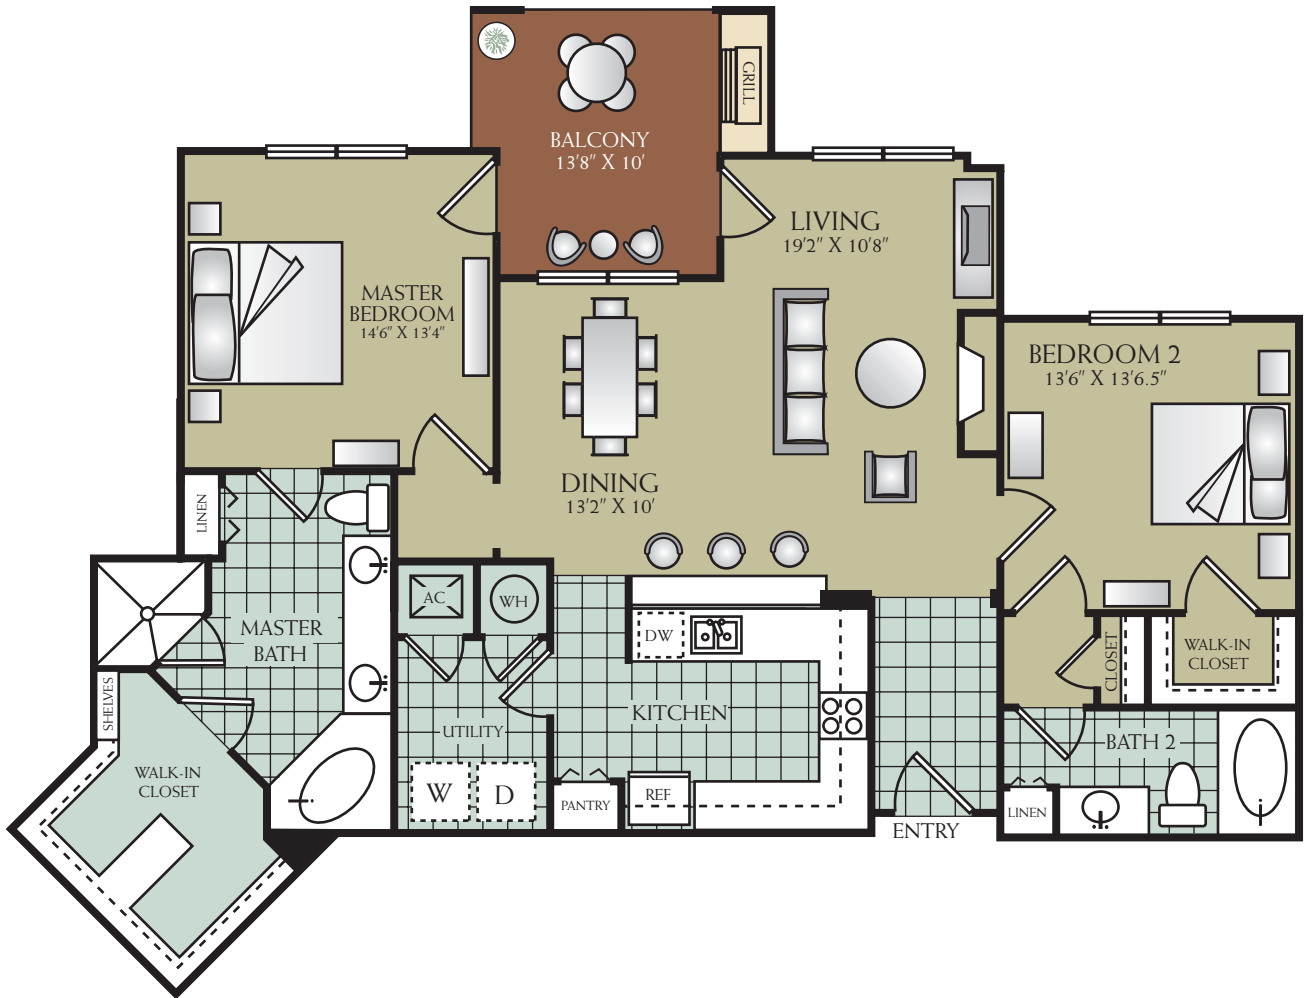

ONE BATH

1,349 Square Feet

All Square Footages and Dimensions are Approximate
Balcony Included in Total Square Footage

A4

ONE BEDROOM

ONE BATH

1,328 Square Feet

All Square Footages and Dimensions are Approximate
Balcony Included in Total Square Footage

A5

ONE BEDROOM

ONE & ONE HALF BATH

STUDY

1,710 Square Feet

All Square Footages and Dimensions are Approximate
Balcony Included in Total Square Footage

B1

TWO BEDROOM

TWO BATH

1,672 Square Feet

All Square Footages and Dimensions are Approximate
Balcony Included in Total Square Footage

B1A

TWO BEDROOM

TWO BATH

1,771 Square Feet

All Square Footages and Dimensions are Approximate
Balcony Included in Total Square Footage

B3

TWO BEDROOM

TWO BATH

1,797 Square Feet

All Square Footages and Dimensions are Approximate
Balcony Included in Total Square Footage

B4

TWO BEDROOM

TWO BATH