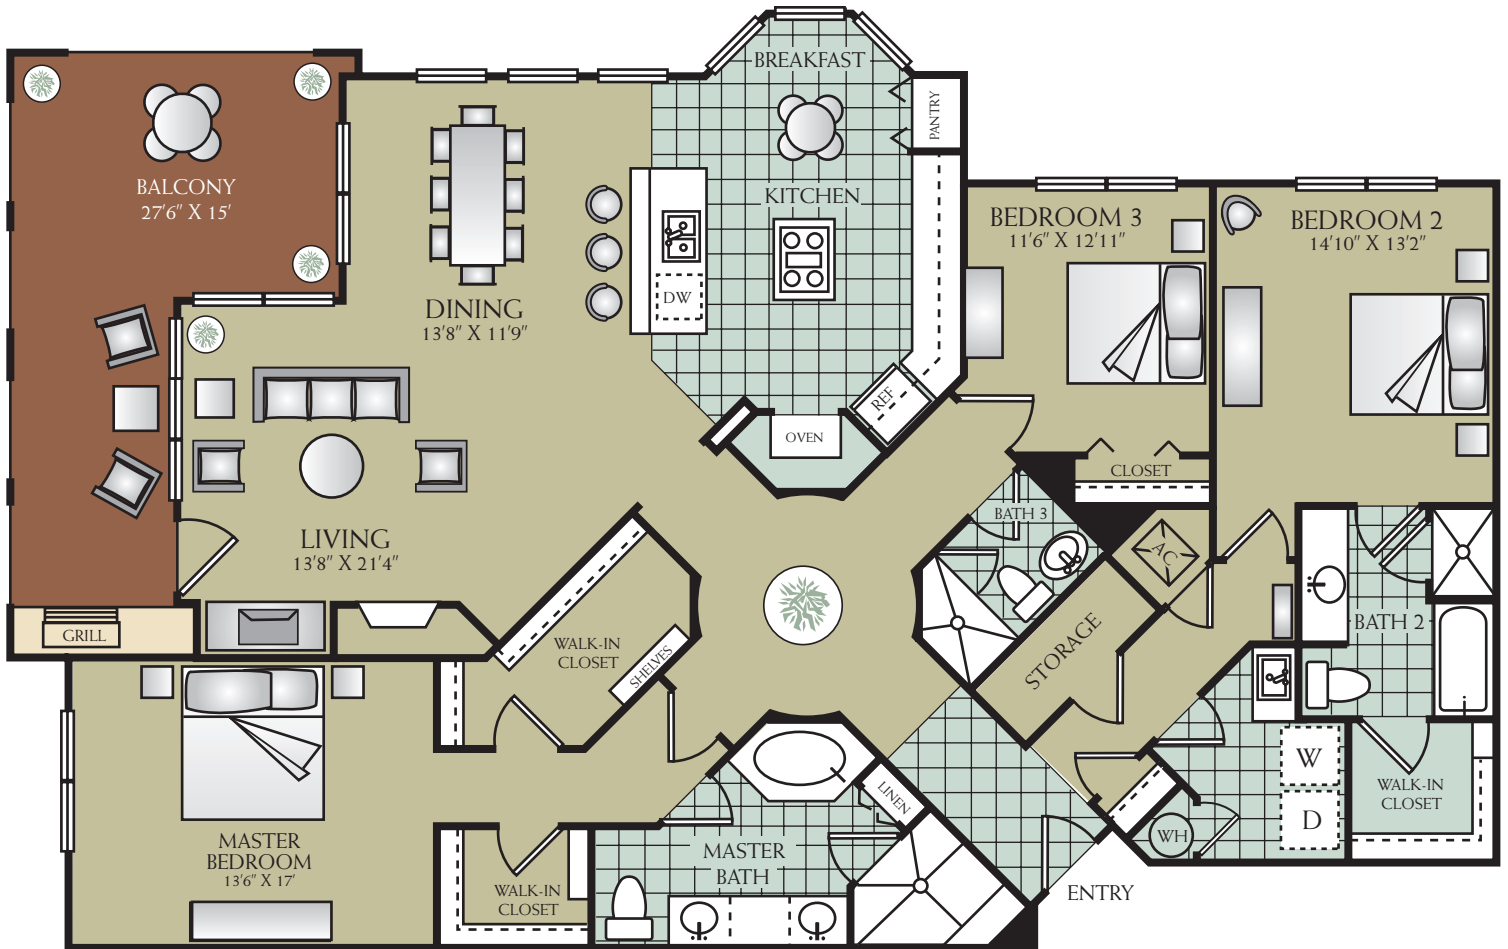

C2A

THREE BEDROOM

THREE BATH

2,553 Square Feet

All Square Footages and Dimensions are Approximate
Balcony Included in Total Square Footage

C2B

THREE BEDROOM

THREE BATH

2,508 Square Feet

All Square Footages and Dimensions are Approximate
Balcony Included in Total Square Footage

C2C

THREE BEDROOM

THREE BATH

2,490 Square Feet

All Square Footages and Dimensions are Approximate
Balcony Included in Total Square Footage