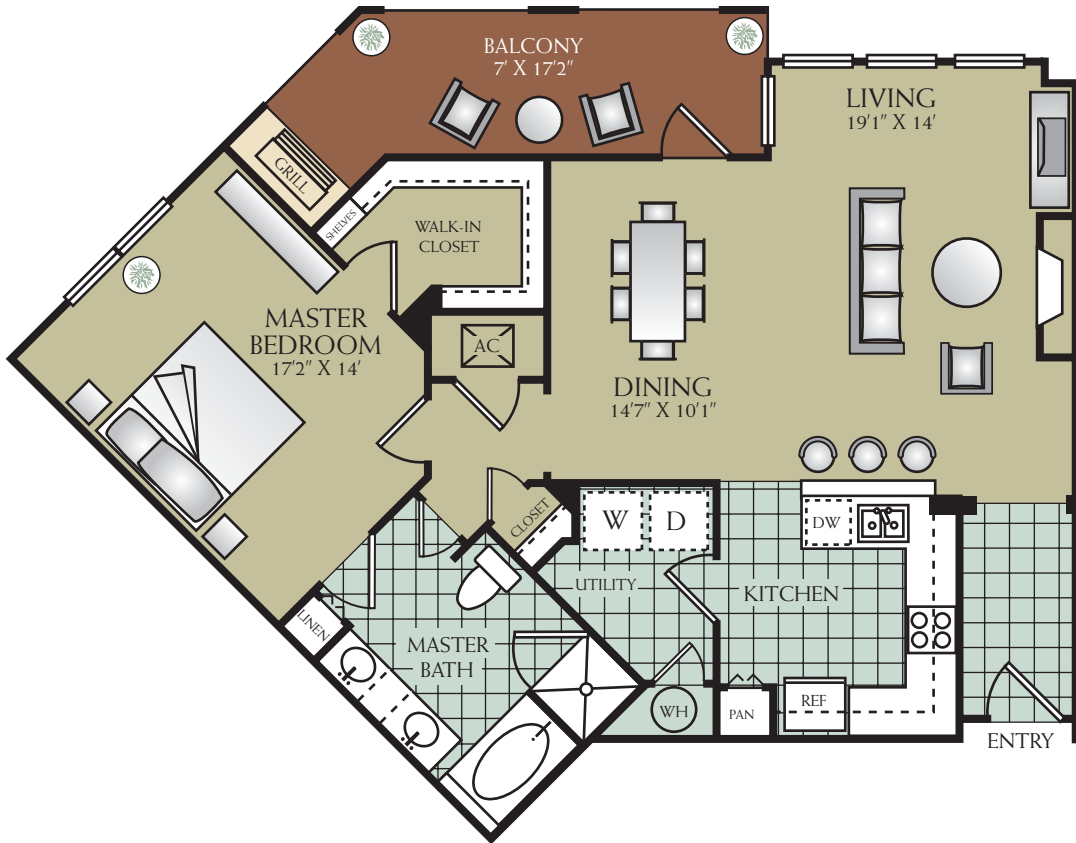

A2

ONE BEDROOM

ONE & ONE HALF BATH

STUDY

1,439 Square Feet

All Square Footages and Dimensions are Approximate
Balcony Included in Total Square Footage

A3

ONE BEDROOM

ONE BATH

1,349 Square Feet

All Square Footages and Dimensions are Approximate
Balcony Included in Total Square Footage

A4

ONE BEDROOM

ONE BATH

1,328 Square Feet

All Square Footages and Dimensions are Approximate
Balcony Included in Total Square Footage

A5

ONE BEDROOM

ONE & ONE HALF BATH

STUDY

1,710 Square Feet

All Square Footages and Dimensions are Approximate
Balcony Included in Total Square Footage

B1

TWO BEDROOM

TWO BATH

1,672 Square Feet

All Square Footages and Dimensions are Approximate
Balcony Included in Total Square Footage

B1A

TWO BEDROOM

TWO BATH

1,771 Square Feet

All Square Footages and Dimensions are Approximate
Balcony Included in Total Square Footage