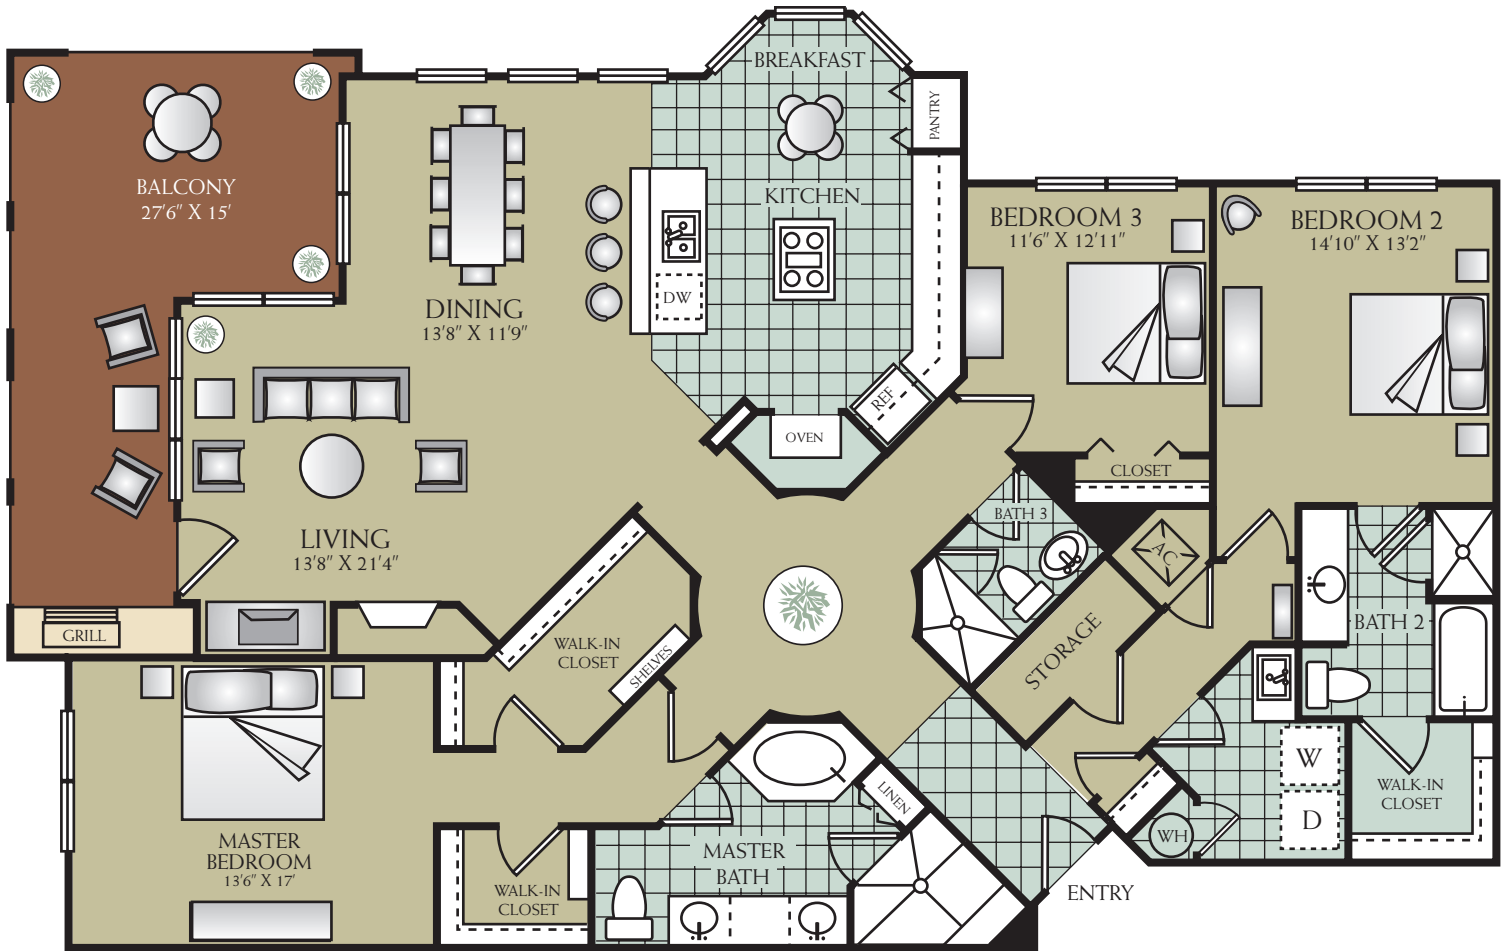

C2E

THREE BEDROOM

THREE BATH

2,553 Square Feet

All Square Footages and Dimensions are Approximate
Balcony Included in Total Square Footage