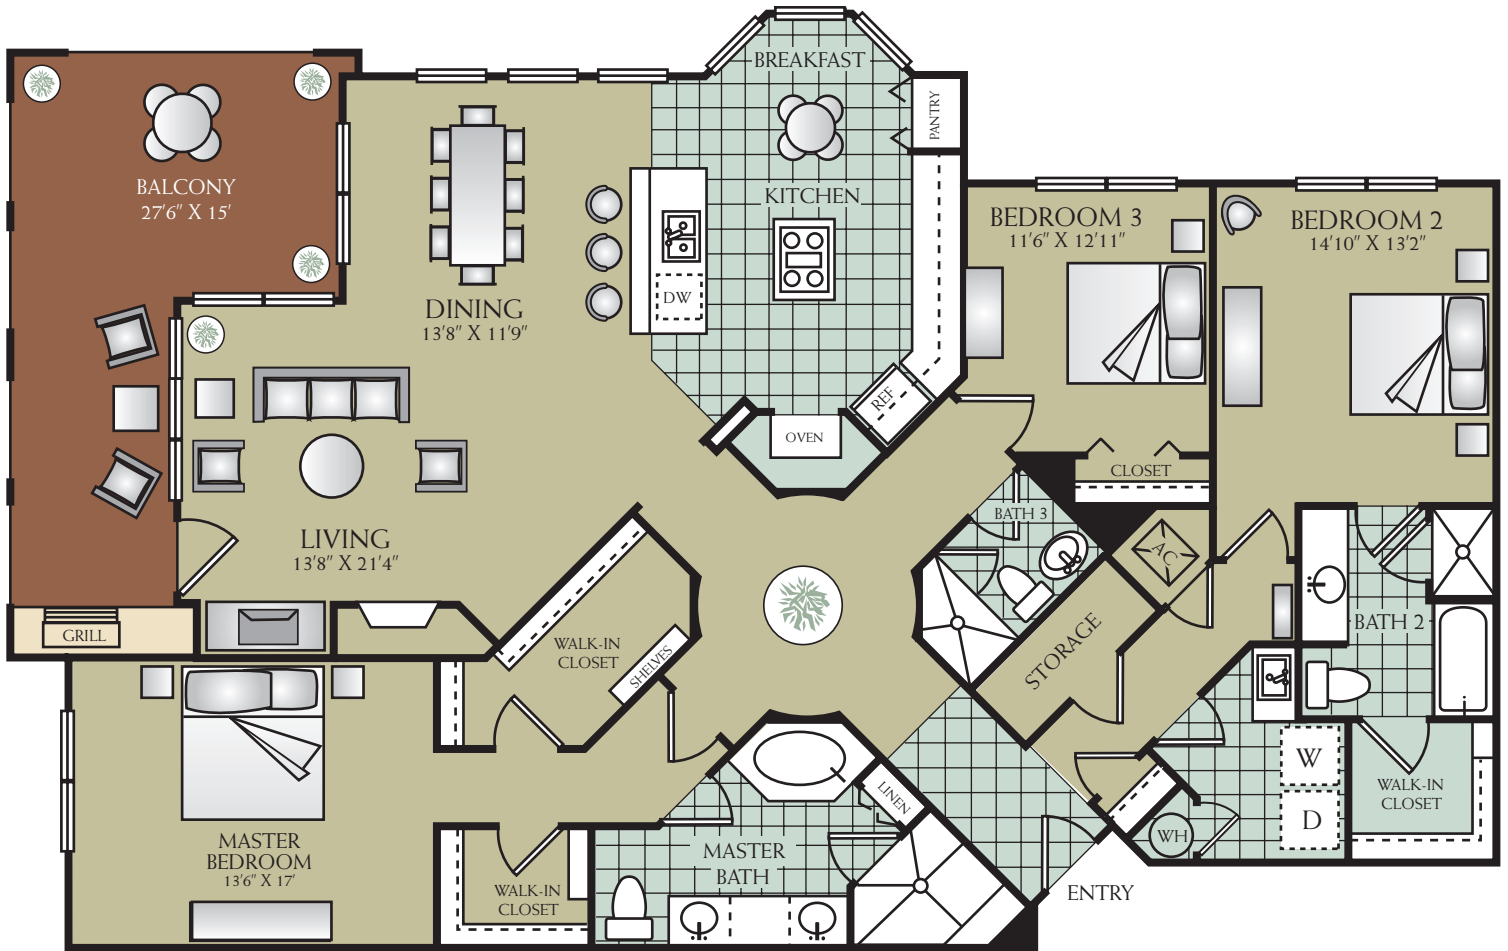

C2B

THREE BEDROOM

THREE BATH

2,508 Square Feet

All Square Footages and Dimensions are Approximate
Balcony Included in Total Square Footage