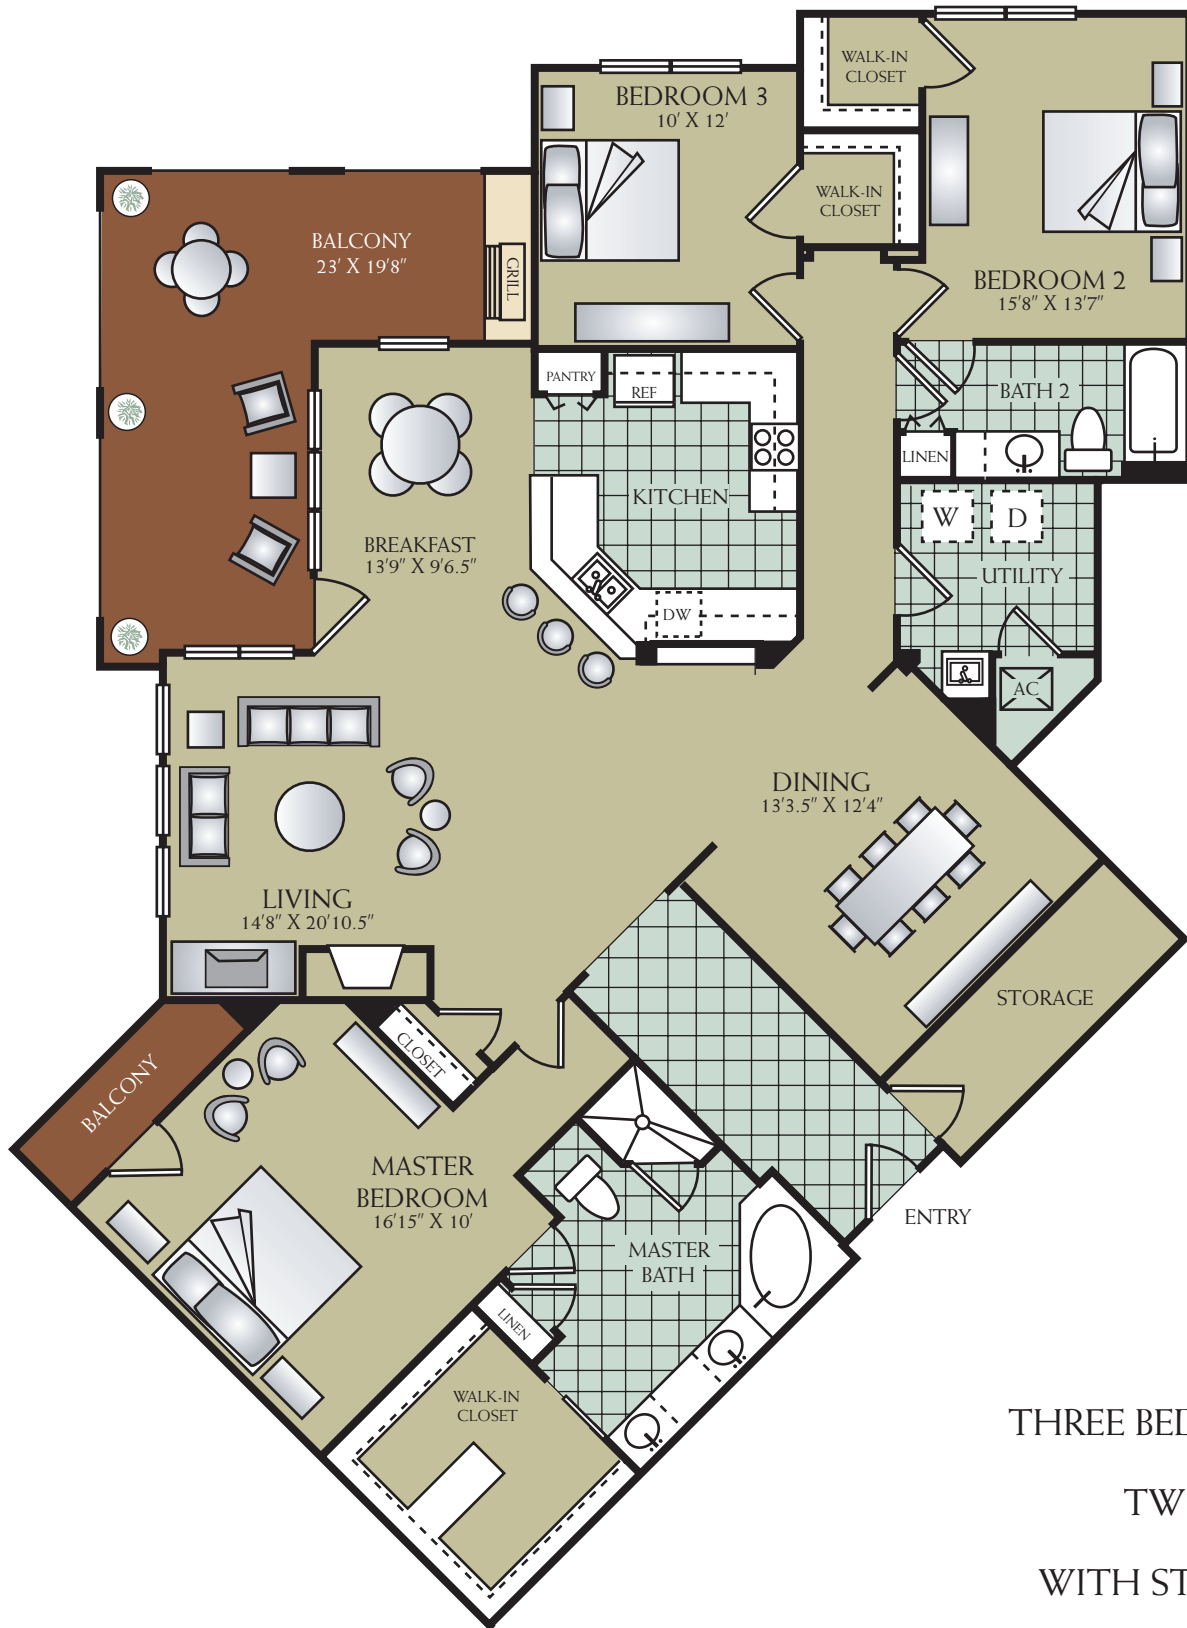

ONE BATH

1,349 Square Feet

All Square Footages and Dimensions are Approximate
Balcony Included in Total Square Footage

A4

ONE BEDROOM

ONE BATH

1,328 Square Feet

All Square Footages and Dimensions are Approximate
Balcony Included in Total Square Footage

TWO BATH

1,672 Square Feet

All Square Footages and Dimensions are Approximate
Balcony Included in Total Square Footage

B1A

TWO BEDROOM

TWO BATH

1,771 Square Feet

All Square Footages and Dimensions are Approximate
Balcony Included in Total Square Footage

C2D

THREE BEDROOM

THREE BATH

2,572 Square Feet

All Square Footages and Dimensions are Approximate
Balcony Included in Total Square Footage

C2E

THREE BEDROOM

THREE BATH

2,553 Square Feet

All Square Footages and Dimensions are Approximate
Balcony Included in Total Square Footage

C3

THREE BEDROOM
TWO BATH
WITH STORAGE

2,682 Square Feet

All Square Footages and Dimensions are Approximate
Balcony Included in Total Square Footage