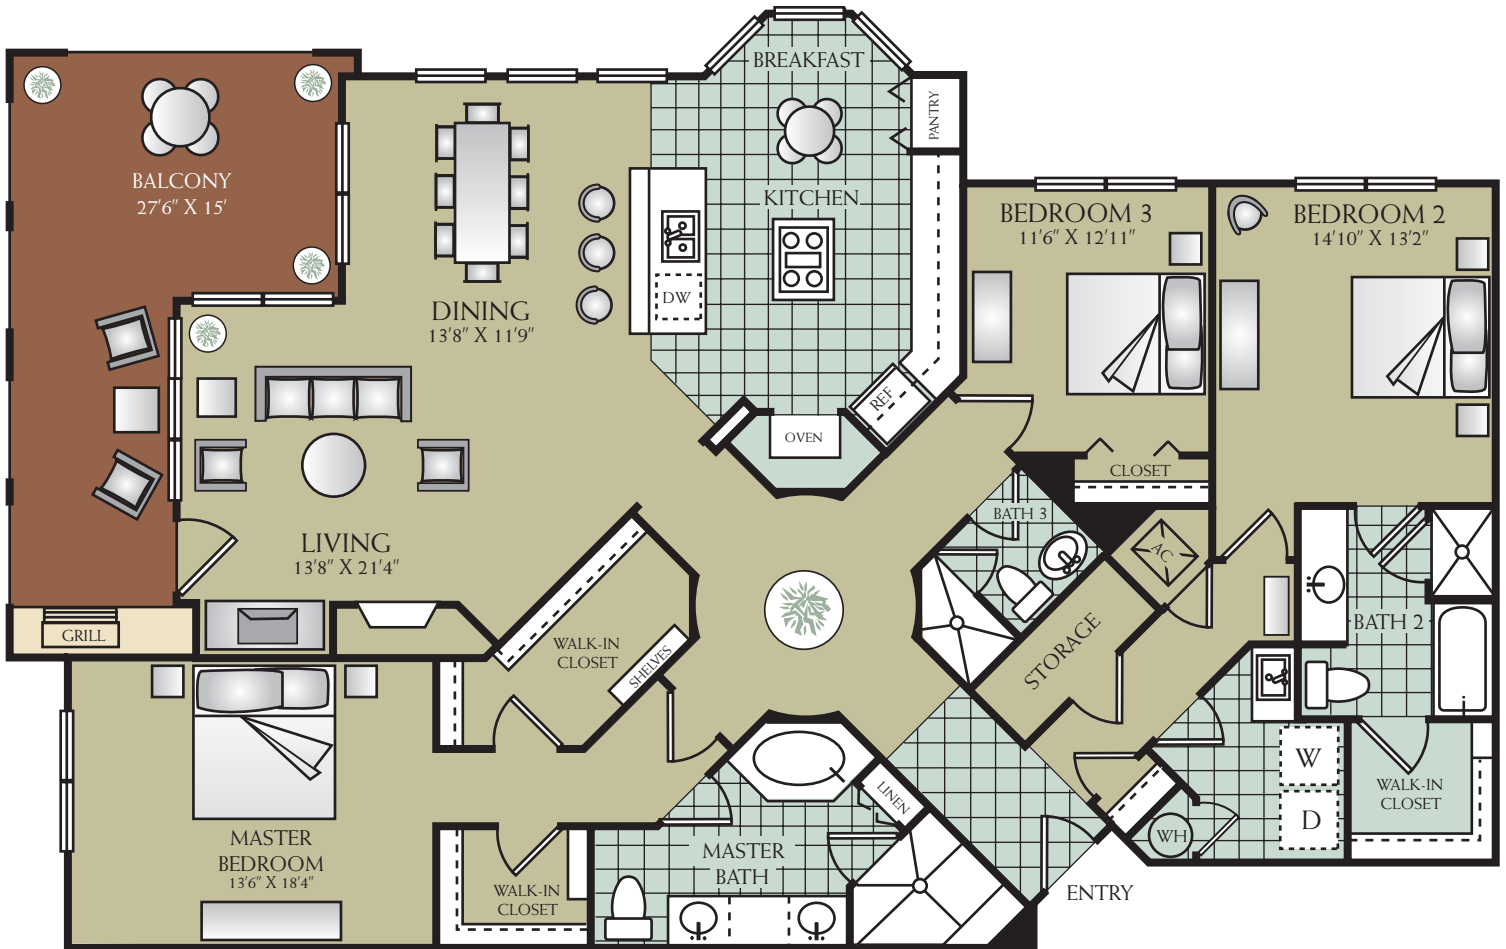

2,508 Square Feet

All Square Footages and Dimensions are Approximate
Balcony Included in Total Square Footage

C2C

THREE BEDROOM

THREE BATH

2,490 Square Feet

All Square Footages and Dimensions are Approximate
Balcony Included in Total Square Footage