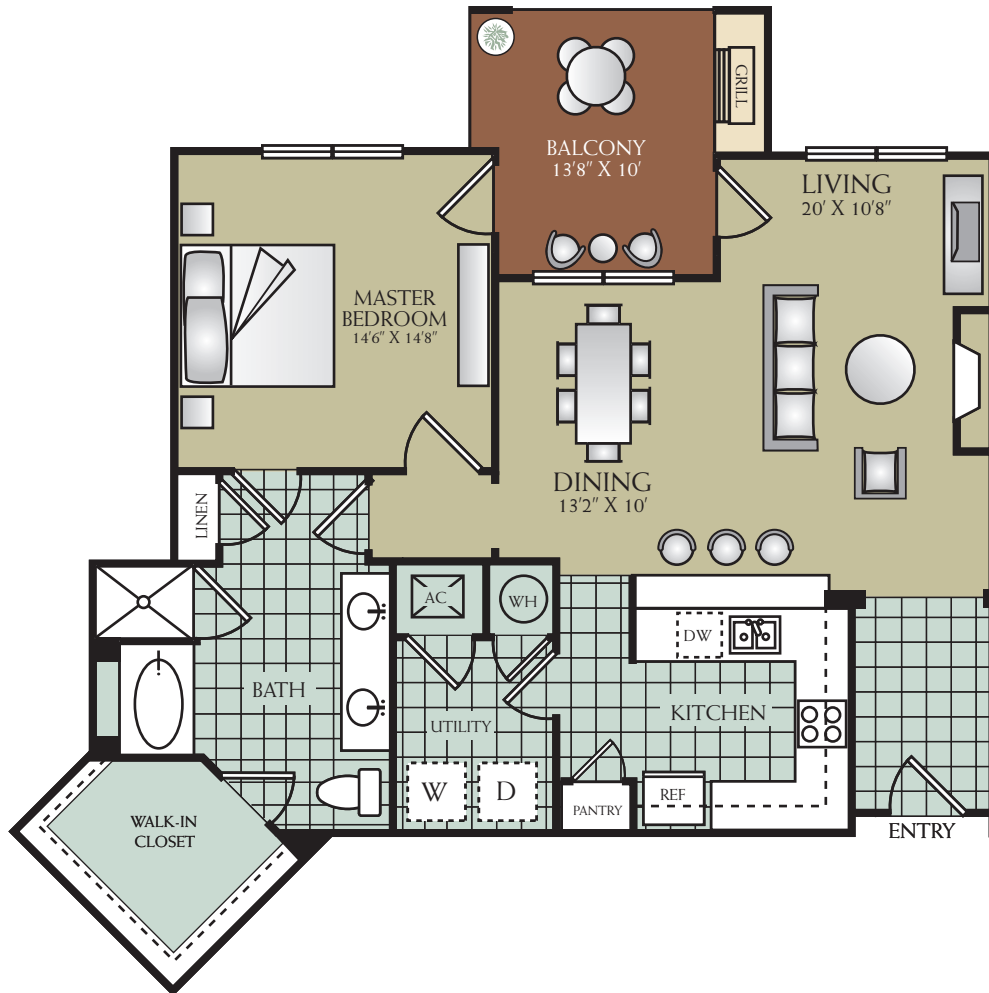

A2

ONE BEDROOM

ONE & ONE HALF BATH

STUDY

1,439 Square Feet

All Square Footages and Dimensions are Approximate
Balcony Included in Total Square Footage

A3

ONE BEDROOM

ONE BATH

1,349 Square Feet

All Square Footages and Dimensions are Approximate
Balcony Included in Total Square Footage

A4

ONE BEDROOM

ONE BATH

1,328 Square Feet

All Square Footages and Dimensions are Approximate
Balcony Included in Total Square Footage

A5

ONE BEDROOM

ONE & ONE HALF BATH

STUDY

1,710 Square Feet

All Square Footages and Dimensions are Approximate
Balcony Included in Total Square Footage

B1

TWO BEDROOM

TWO BATH

1,672 Square Feet

All Square Footages and Dimensions are Approximate
Balcony Included in Total Square Footage

B1A

TWO BEDROOM

TWO BATH

1,771 Square Feet

All Square Footages and Dimensions are Approximate
Balcony Included in Total Square Footage