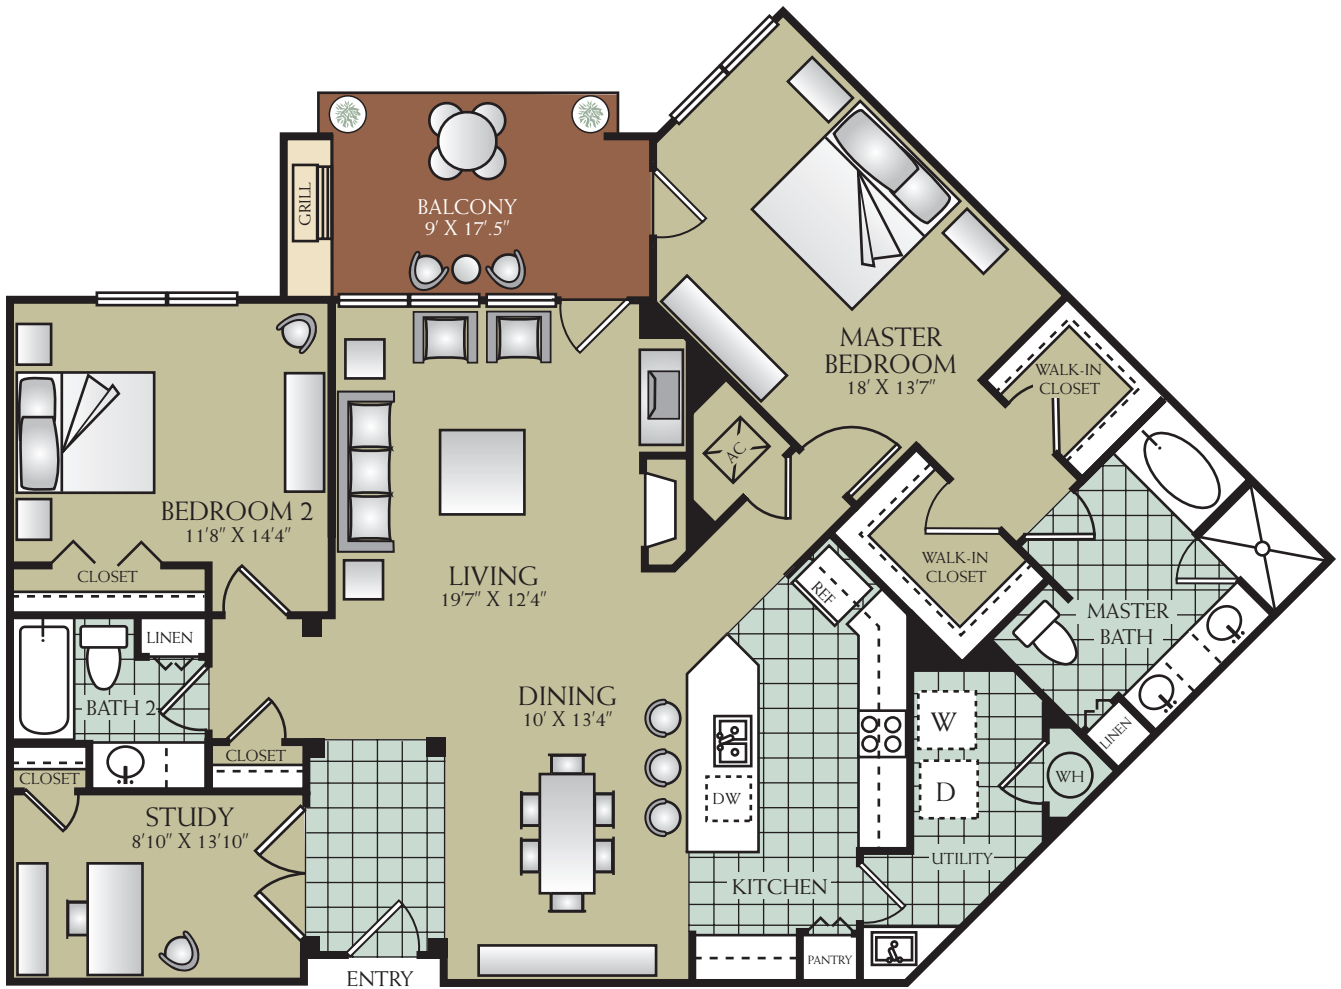

ONE BATH

1,349 Square Feet

All Square Footages and Dimensions are Approximate
Balcony Included in Total Square Footage

A4

ONE BEDROOM

ONE BATH

1,328 Square Feet

All Square Footages and Dimensions are Approximate
Balcony Included in Total Square Footage

A5

ONE BEDROOM

ONE & ONE HALF BATH

STUDY

1,710 Square Feet

All Square Footages and Dimensions are Approximate
Balcony Included in Total Square Footage

B1

TWO BEDROOM

TWO BATH

1,672 Square Feet

All Square Footages and Dimensions are Approximate
Balcony Included in Total Square Footage

B1A

TWO BEDROOM

TWO BATH

1,771 Square Feet

All Square Footages and Dimensions are Approximate
Balcony Included in Total Square Footage

B3

TWO BEDROOM

TWO BATH

1,797 Square Feet

All Square Footages and Dimensions are Approximate
Balcony Included in Total Square Footage

B4

TWO BEDROOM

TWO BATH