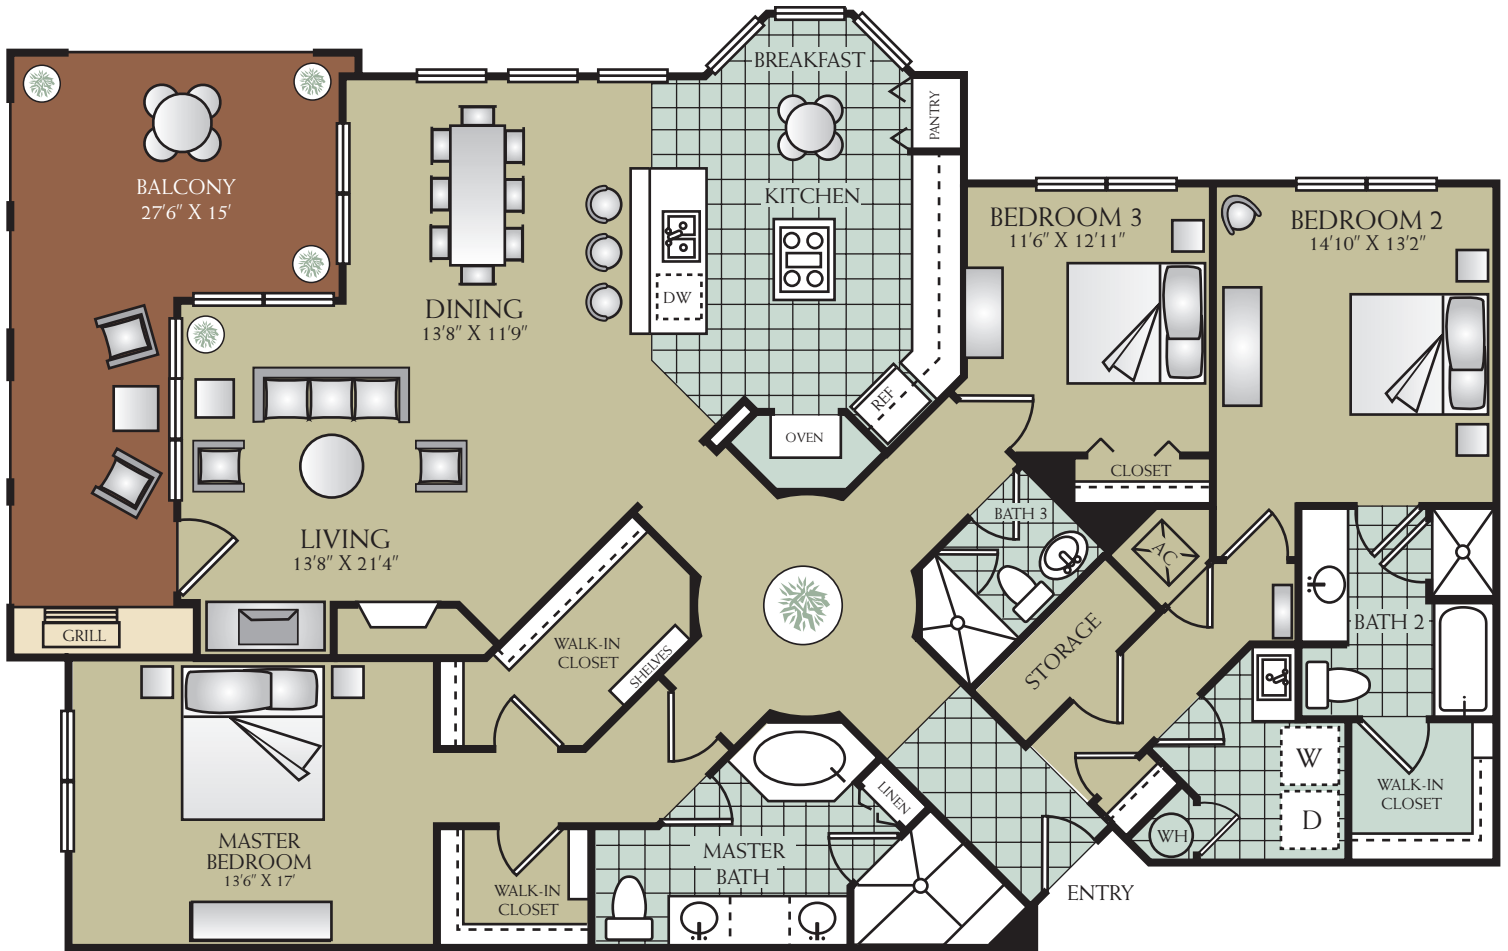

A4

ONE BEDROOM

ONE BATH

1,328 Square Feet

All Square Footages and Dimensions are Approximate  
Balcony Included in Total Square Footage

A5

ONE BEDROOM

ONE & ONE HALF BATH

2,490 Square Feet

All Square Footages and Dimensions are Approximate  
Balcony Included in Total Square Footage

C2D

THREE BEDROOM

THREE BATH

2,572 Square Feet

All Square Footages and Dimensions are Approximate  
Balcony Included in Total Square Footage

All Square Footages and Dimensions are Approximate  
Balcony Included in Total Square Footage