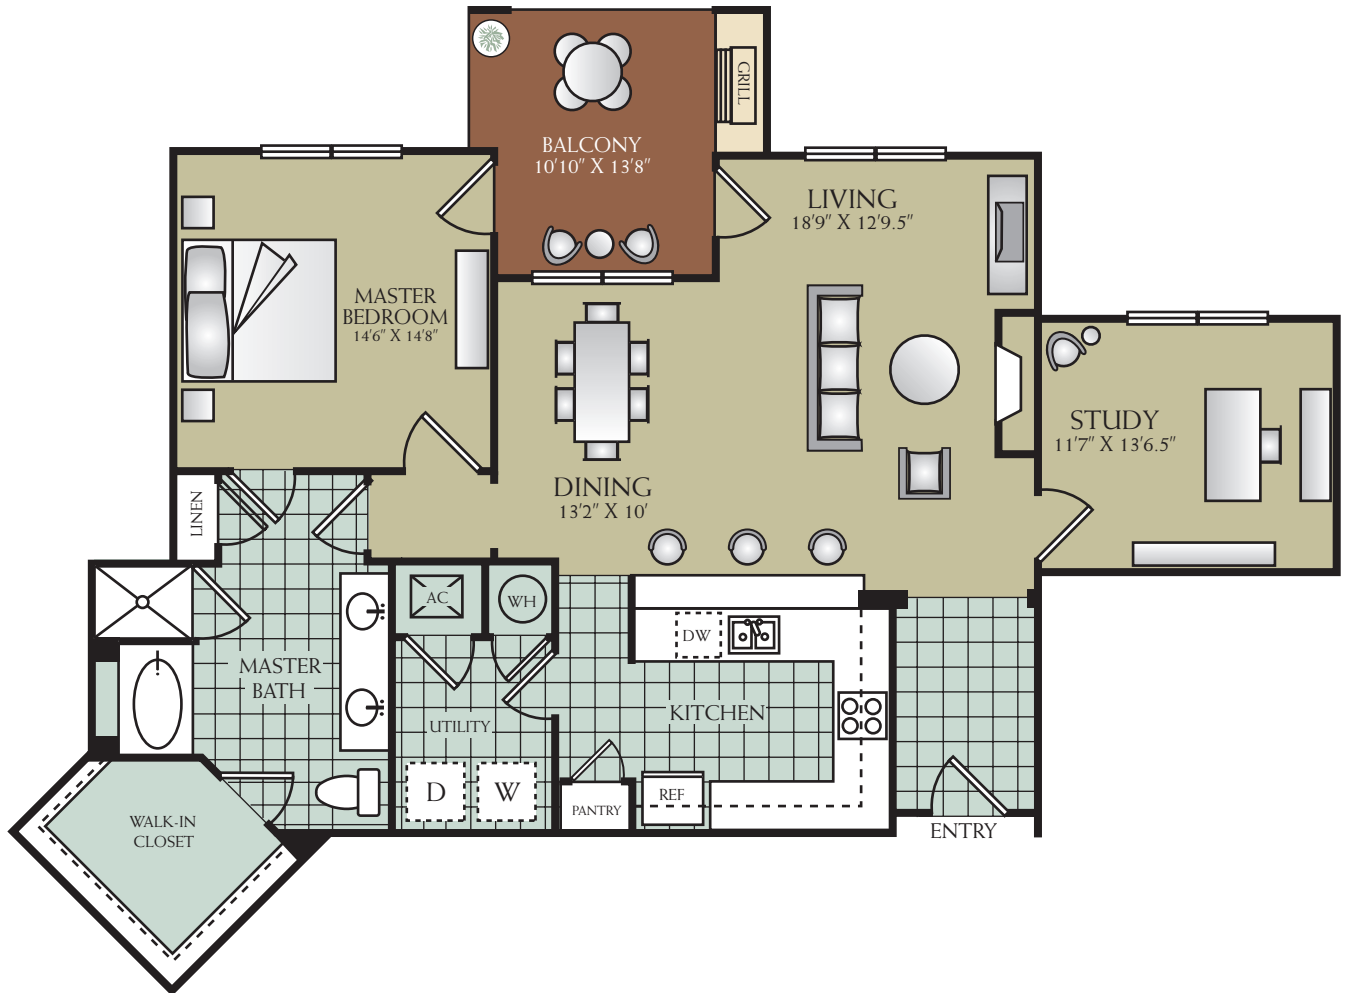

A4

ONE BEDROOM

ONE BATH

1,328 Square Feet

All Square Footages and Dimensions are Approximate  
Balcony Included in Total Square Footage

A5

ONE BEDROOM

ONE & ONE HALF BATH

STUDY

1,710 Square Feet

All Square Footages and Dimensions are Approximate  
Balcony Included in Total Square Footage

A7

ONE BEDROOM

ONE BATH

STUDY

1,569 Square Feet

All Square Footages and Dimensions are Approximate  
Balcony Included in Total Square Footage

A7A

ONE BEDROOM

ONE BATH

STUDY

1,668 Square Feet

All Square Footages and Dimensions are Approximate  
Balcony Included in Total Square Footage

B2

TWO BEDROOM

TWO BATH

1,735 Square Feet

All Square Footages and Dimensions are Approximate  
Balcony Included in Total Square Footage

B2A

TWO BEDROOM

TWO BATH