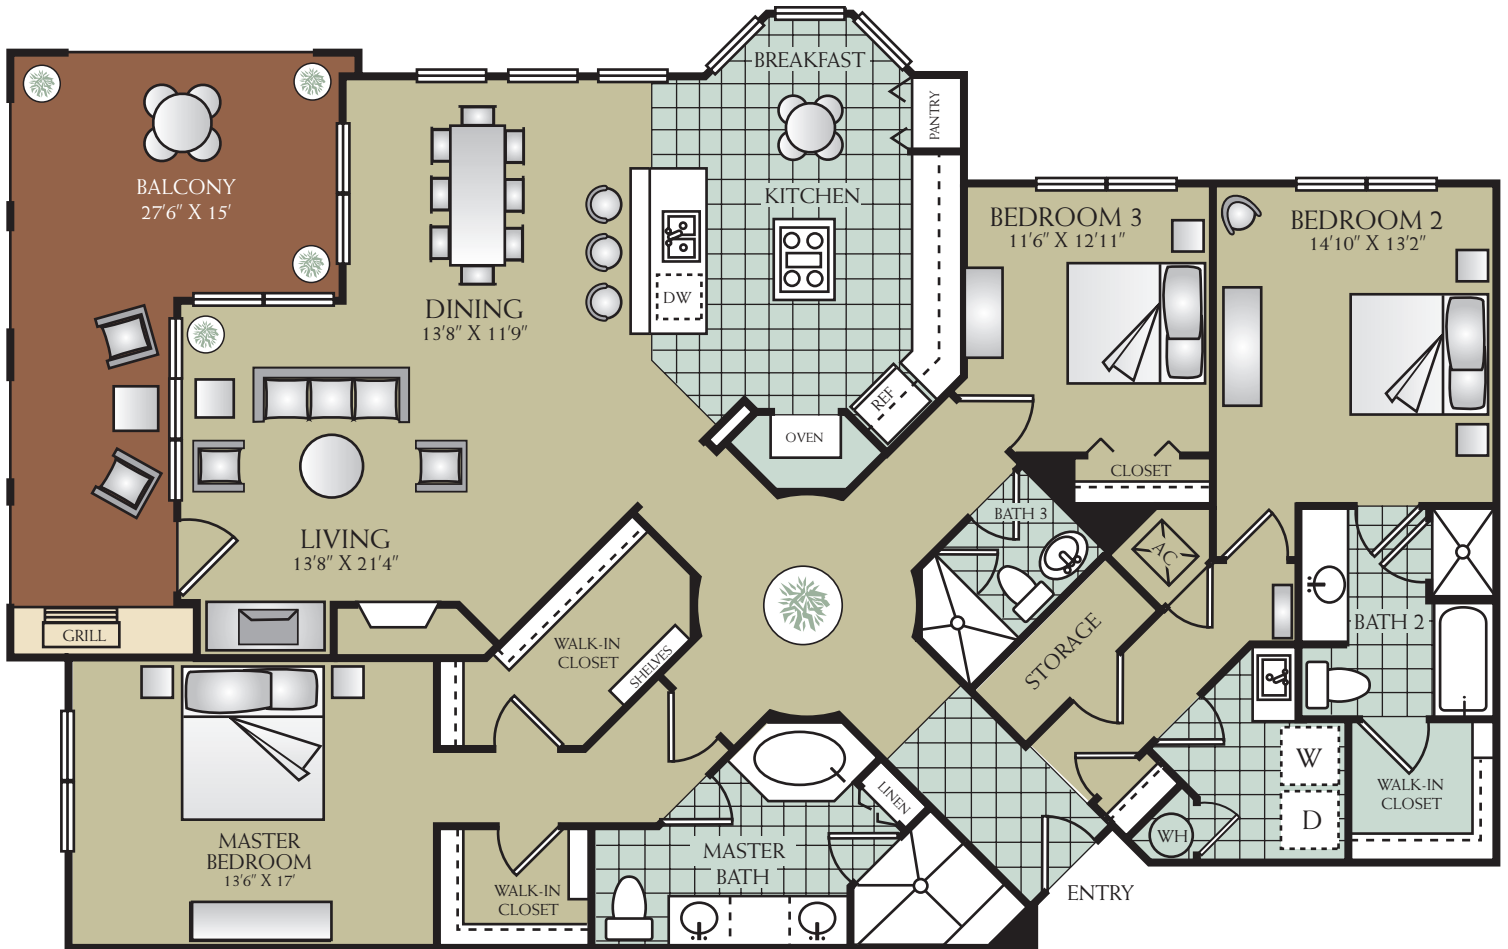

C2C

THREE BEDROOM

THREE BATH

2,490 Square Feet

All Square Footages and Dimensions are Approximate
Balcony Included in Total Square Footage