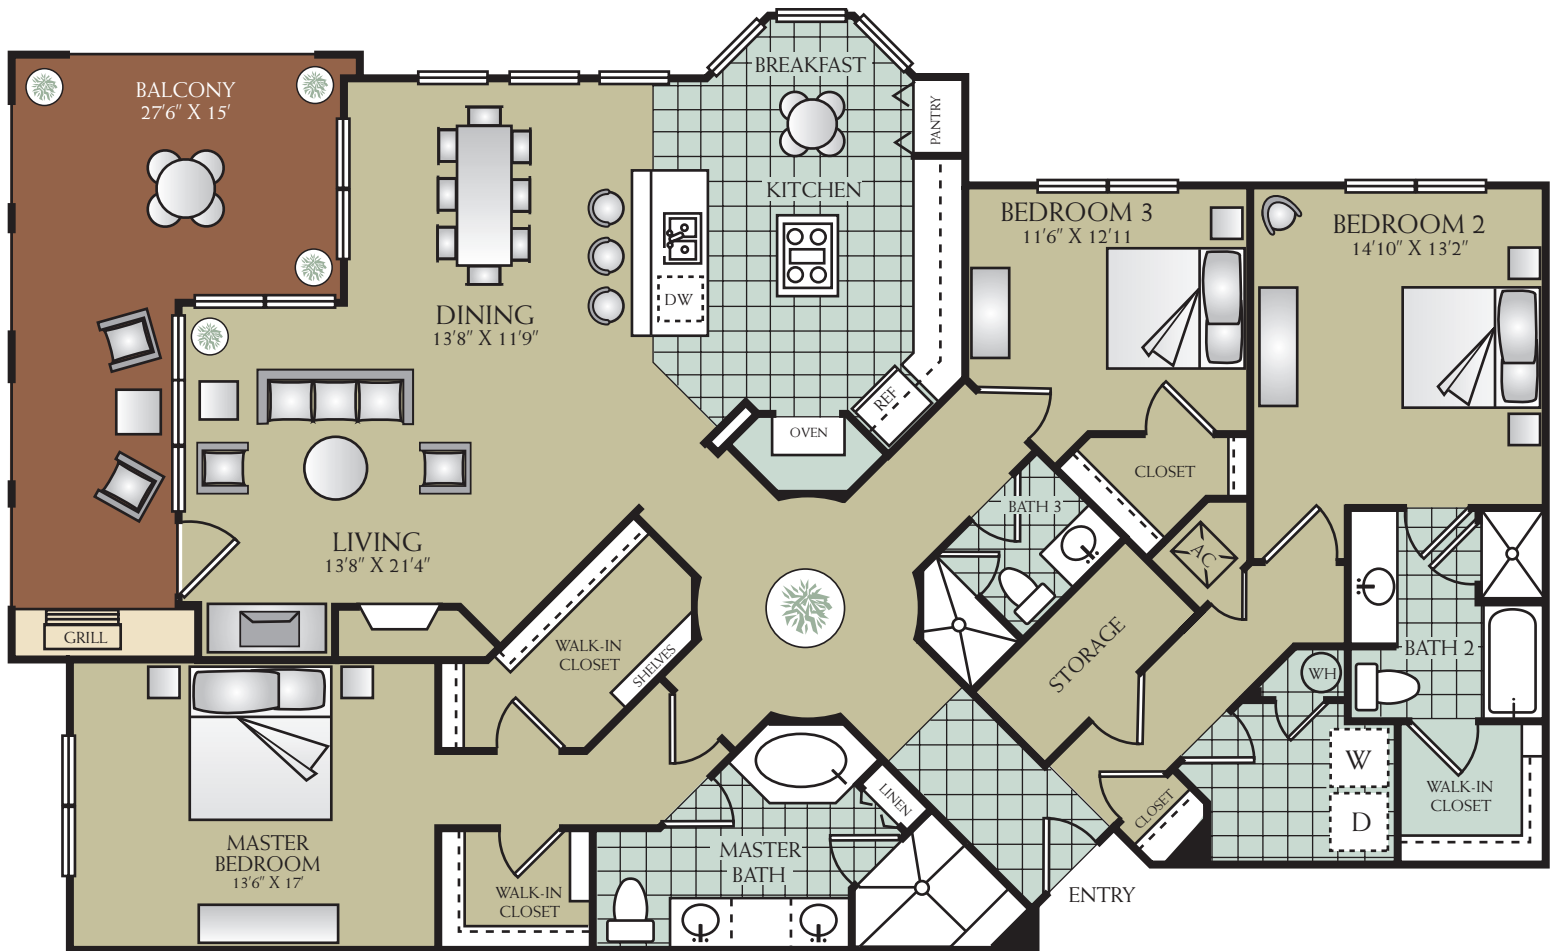

B7

TWO BEDROOM

TWO BATH

1,558 Square Feet

All Square Footages and Dimensions are Approximate  
Balcony Included in Total Square Footage

C2

THREE BEDROOM

THREE BATH

2,490 Square Feet

All Square Footages and Dimensions are Approximate  
 Balcony Included in Total Square Footage

C2A

THREE BEDROOM

THREE BATH

2,553 Square Feet

All Square Footages and Dimensions are Approximate  
Balcony Included in Total Square Footage