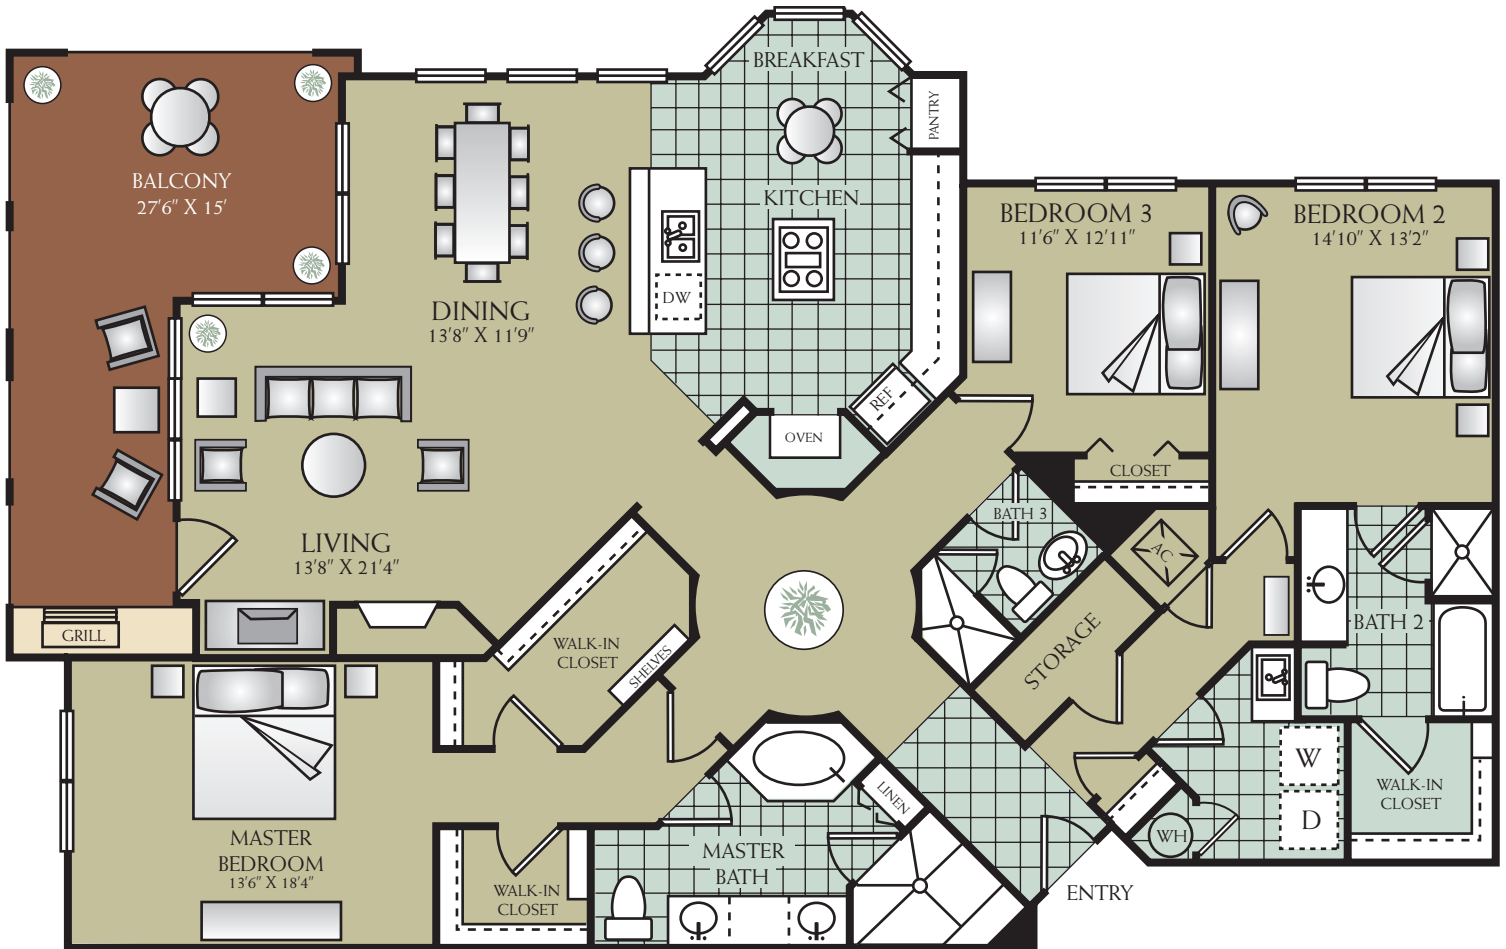

C2D

THREE BEDROOM

THREE BATH

2,572 Square Feet

All Square Footages and Dimensions are Approximate
Balcony Included in Total Square Footage