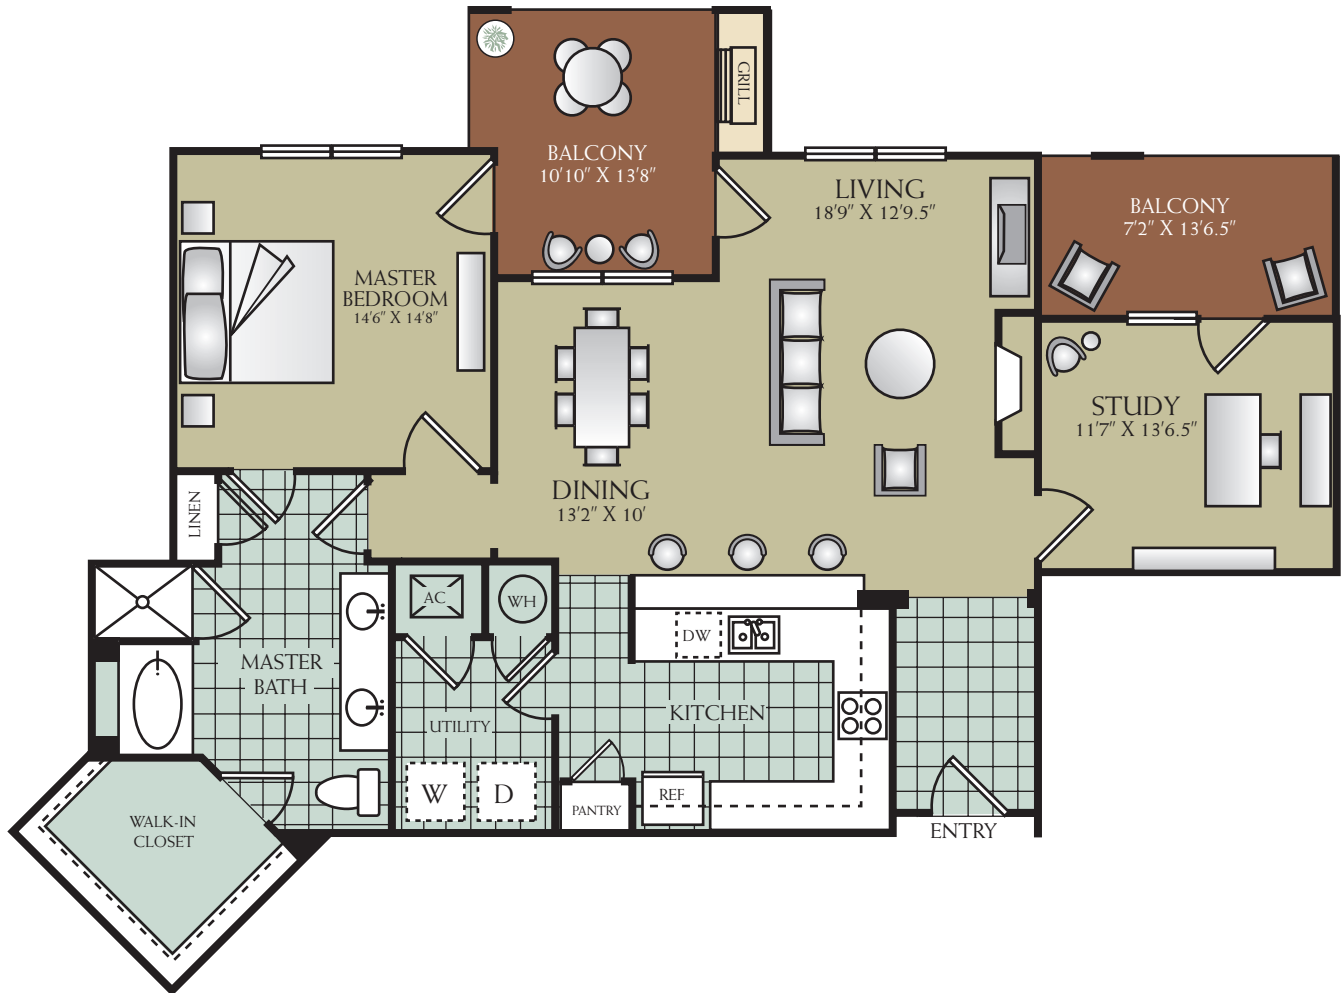

A4

ONE BEDROOM

ONE BATH

1,328 Square Feet

All Square Footages and Dimensions are Approximate  
Balcony Included in Total Square Footage

A5

ONE BEDROOM

ONE & ONE HALF BATH

STUDY

1,710 Square Feet

All Square Footages and Dimensions are Approximate  
Balcony Included in Total Square Footage

A7

ONE BEDROOM

ONE BATH

STUDY

1,569 Square Feet

All Square Footages and Dimensions are Approximate  
Balcony Included in Total Square Footage

A7A

ONE BEDROOM

ONE BATH

STUDY

1,668 Square Feet

All Square Footages and Dimensions are Approximate  
Balcony Included in Total Square Footage

B2

TWO BEDROOM

TWO BATH

1,735 Square Feet

All Square Footages and Dimensions are Approximate  
Balcony Included in Total Square Footage

B2A

TWO BEDROOM

TWO BATH