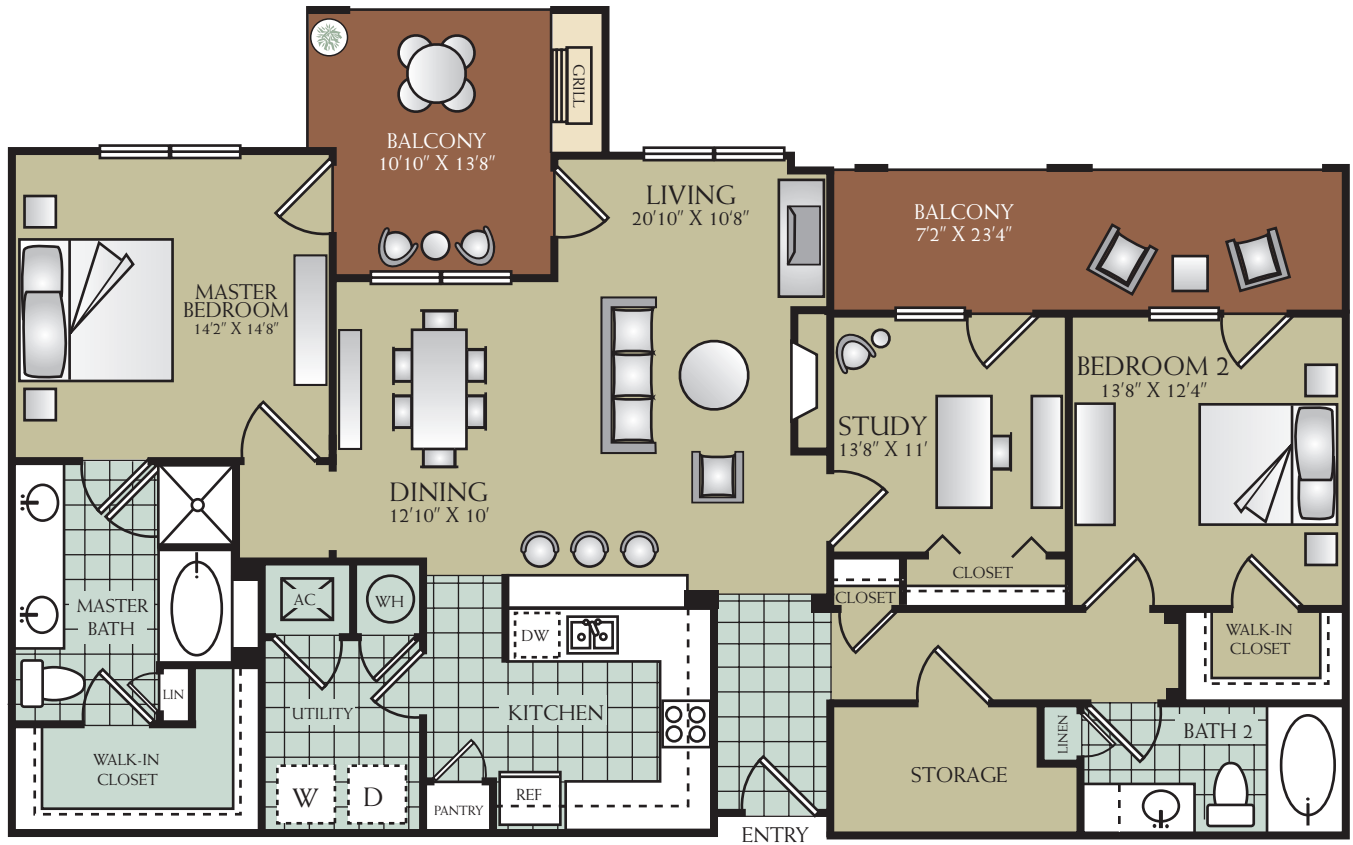

TWO BATH

STUDY

2,101 Square Feet

All Square Footages and Dimensions are Approximate  
Balcony Included in Total Square Footage

B6

TWO BEDROOM

TWO BATH

STUDY

1,793 Square Feet

All Square Footages and Dimensions are Approximate  
Balcony Included in Total Square Footage

B6A

TWO BEDROOM

TWO BATH

STUDY

1,962 Square Feet

All Square Footages and Dimensions are Approximate  
Balcony Included in Total Square Footage