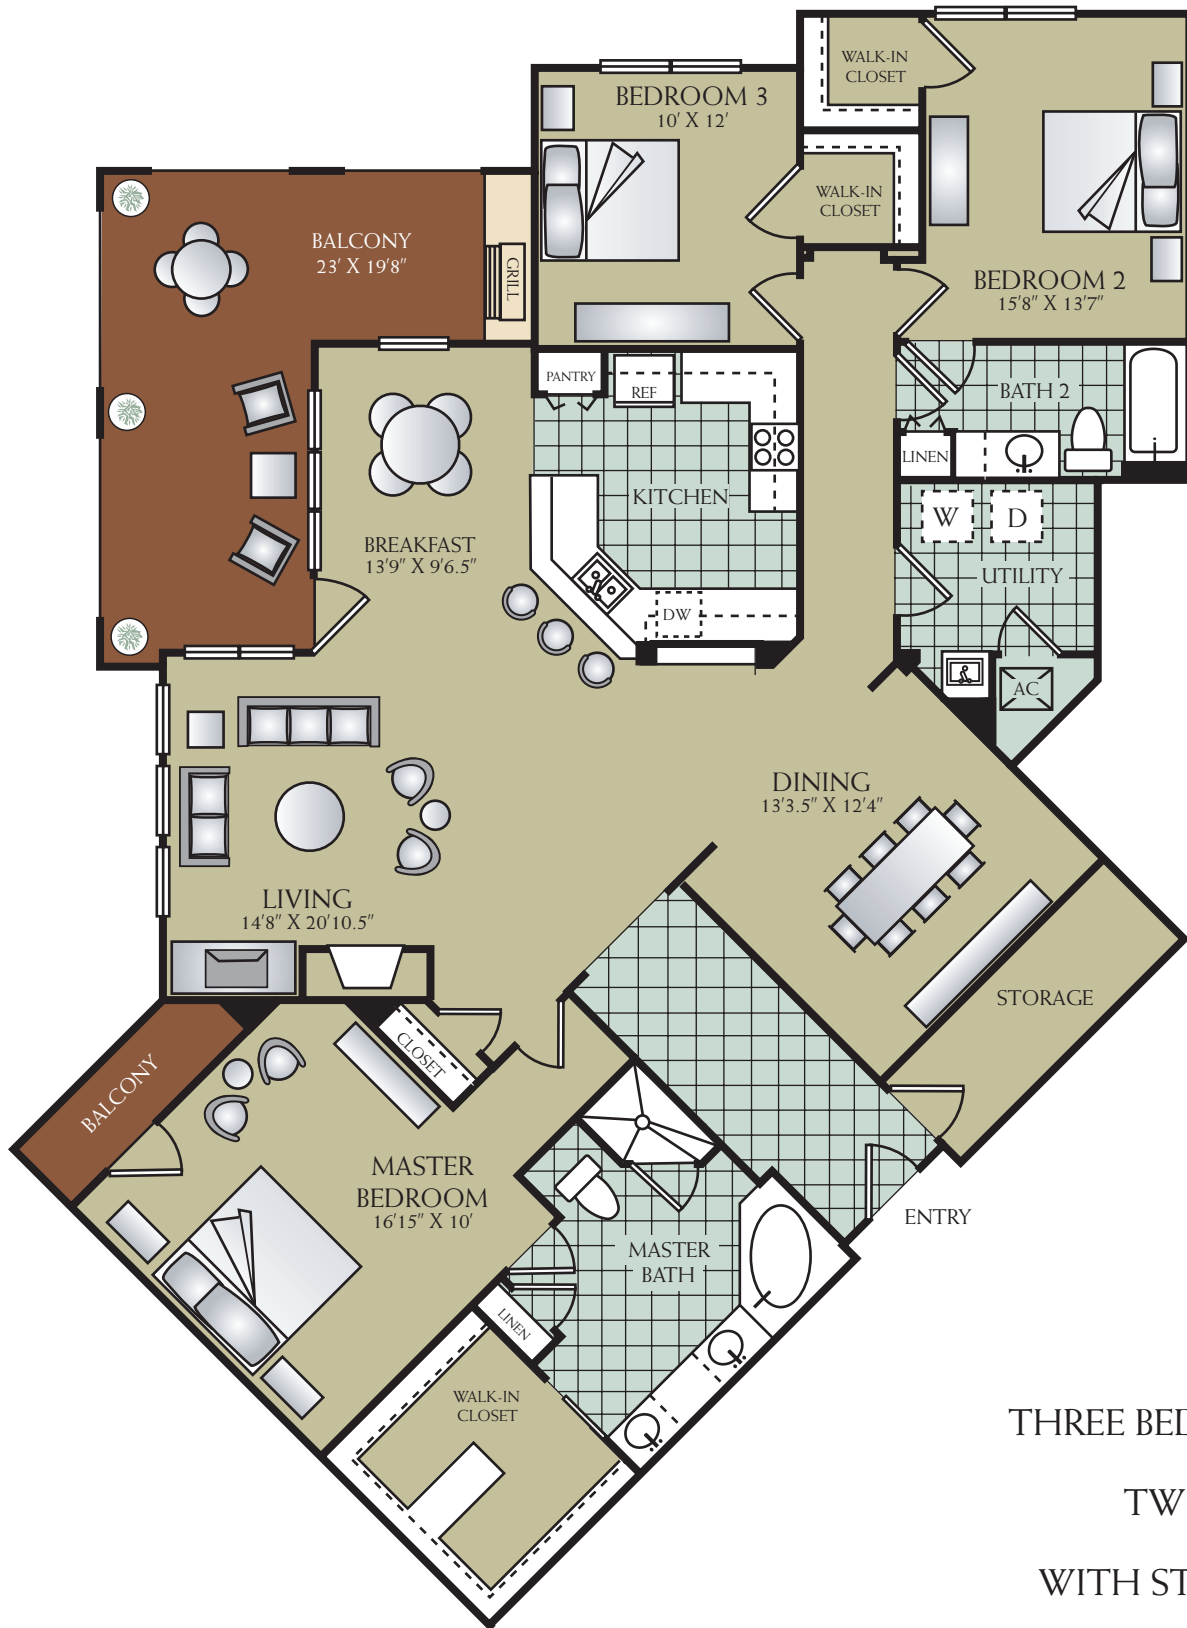

C3

THREE BEDROOM
TWO BATH
WITH STORAGE

2,682 Square Feet

All Square Footages and Dimensions are Approximate
Balcony Included in Total Square Footage