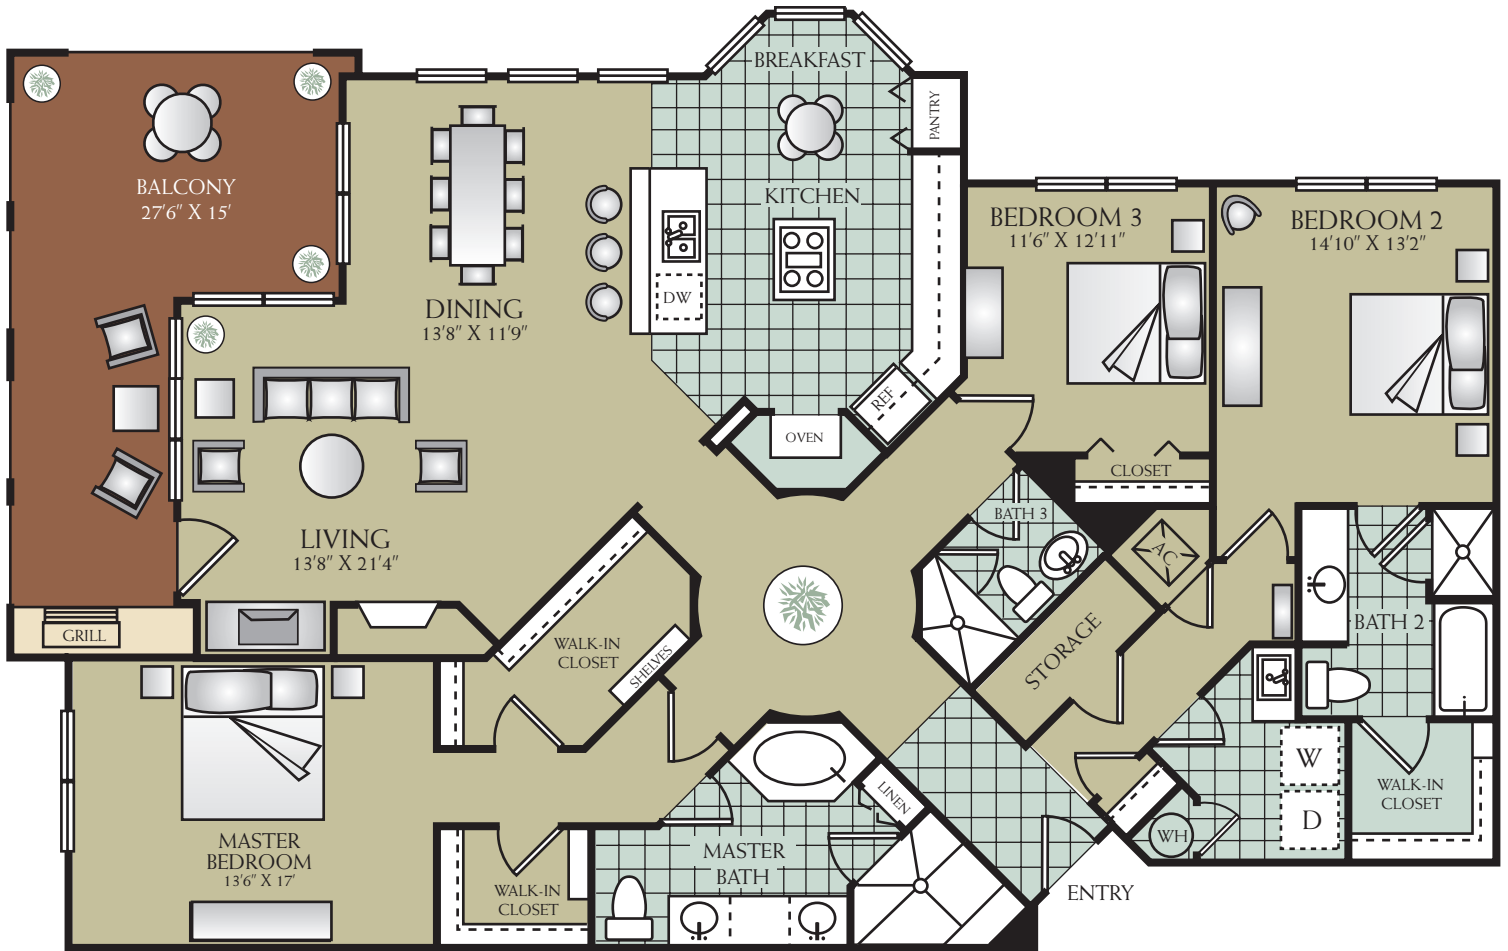

2,490 Square Feet

All Square Footages and Dimensions are Approximate  
 Balcony Included in Total Square Footage

C2A

THREE BEDROOM

THREE BATH

2,553 Square Feet

All Square Footages and Dimensions are Approximate  
Balcony Included in Total Square Footage