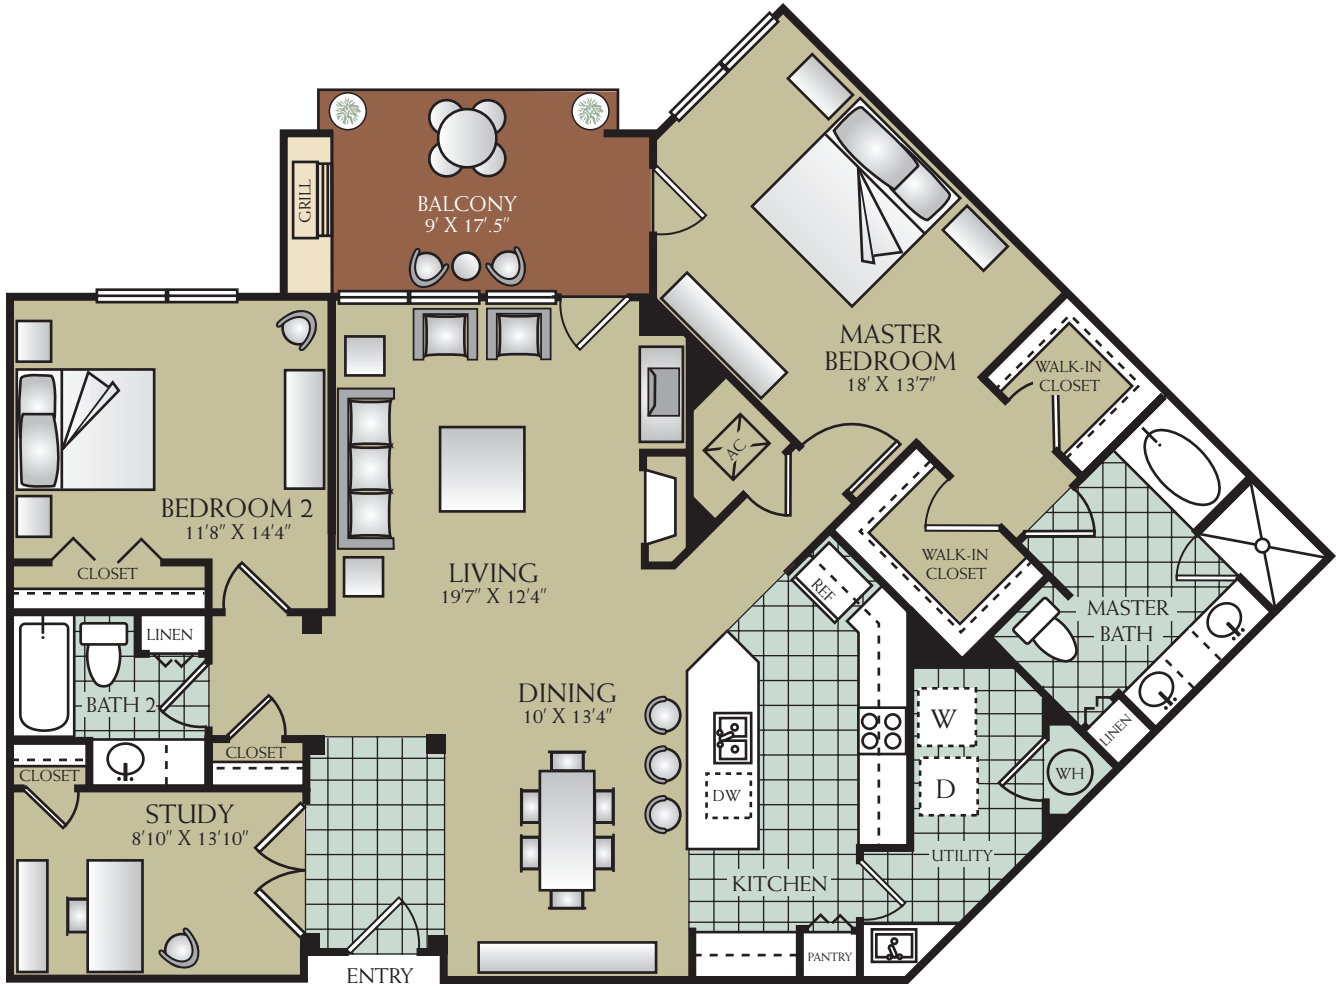

All Square Footages and Dimensions are Approximate  
Balcony Included in Total Square Footage

A7A

ONE BEDROOM

ONE BATH

STUDY

1,668 Square Feet

All Square Footages and Dimensions are Approximate  
Balcony Included in Total Square Footage

B2

TWO BEDROOM

TWO BATH

1,735 Square Feet

All Square Footages and Dimensions are Approximate  
Balcony Included in Total Square Footage

B2A

TWO BEDROOM

TWO BATH

1,834 Square Feet

All Square Footages and Dimensions are Approximate  
Balcony Included in Total Square Footage

B3

TWO BEDROOM

TWO BATH

1,797 Square Feet

All Square Footages and Dimensions are Approximate  
Balcony Included in Total Square Footage

B4

TWO BEDROOM

TWO BATH

STUDY

1,889 Square Feet

All Square Footages and Dimensions are Approximate  
Balcony Included in Total Square Footage

B5

TWO BEDROOM